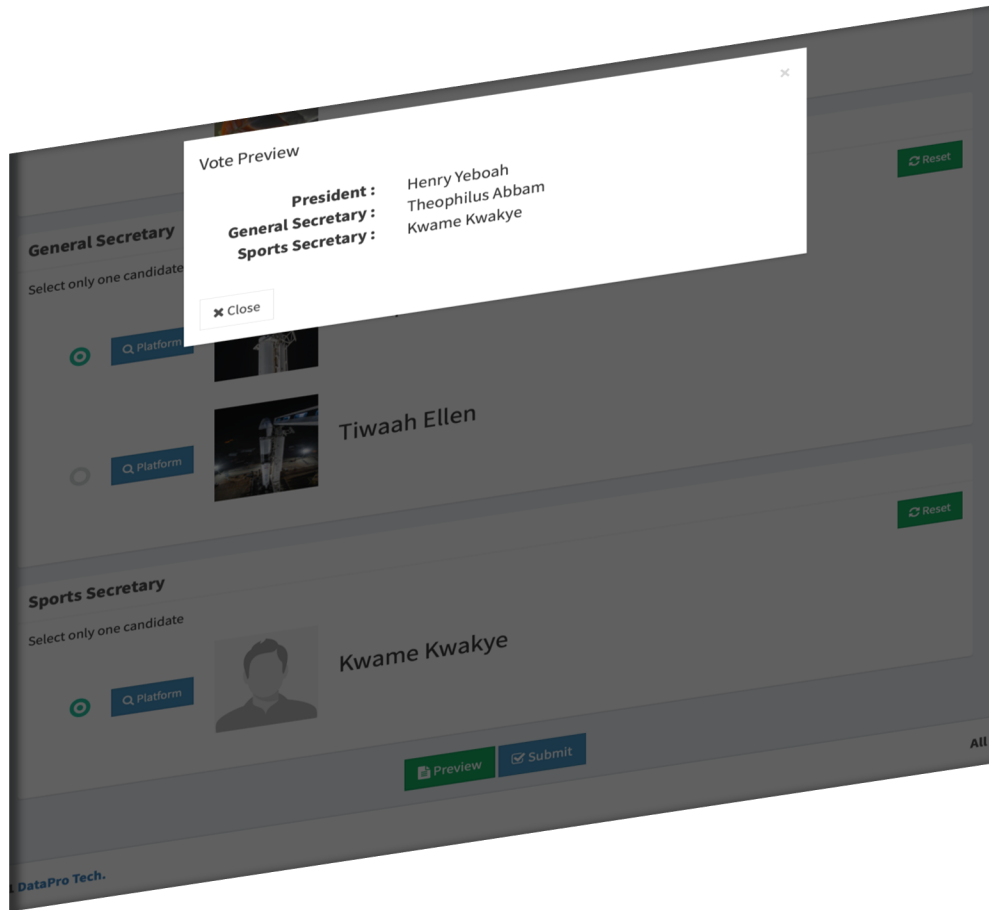

Select only one candidate

Reset

Q Platform

Theophilus Abbam

Ballot Position of Candidates

Flexibility

- High degree of flexibility in ballot layout and design with full user control.
- Program and define tabulator behavior to suit preference and requirements.

Streamline Pre-Elections

- Streamline programming and only proof one database for paper and DRE ballots.
- Easy back-up and restore process for re-use in future elections, saving you time and effort.

Engineered Simplicity

Image Cast® Remote (UOCAVA)

Strong Room Election Watch

RESULTS & TALLY REPORTING

Streamline Post-Elections

- Save report profiles for efficient reporting on Election Night.
- Track incoming results from all channels from a single database.