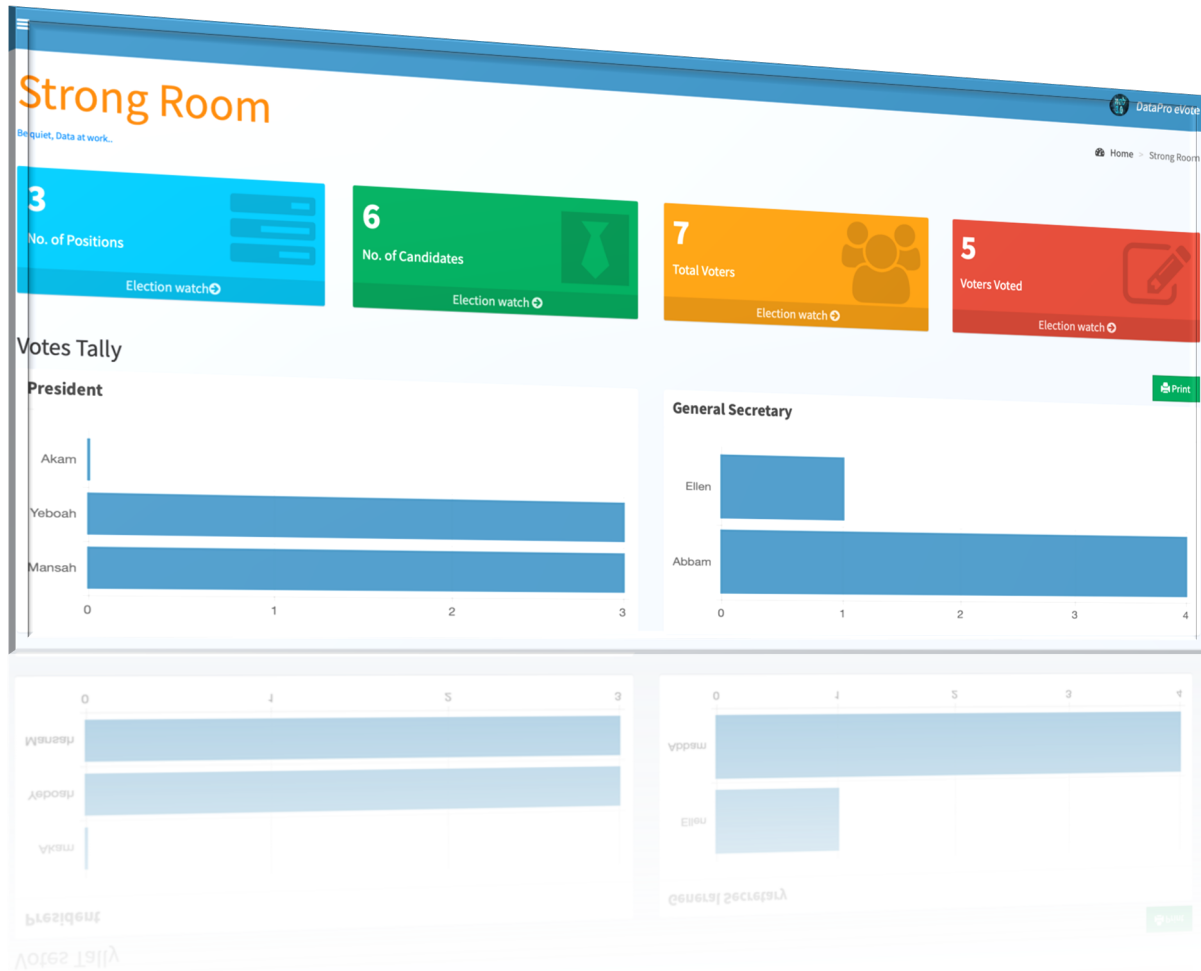

Streamline Pre-Elections

- Streamline programming and only proof one database for paper and DRE ballots.
- Easy back-up and restore process for re-use in future elections, saving you time and effort.

Engineered Simplicity

- All ballots are created from the same address. All ballots selections can be previewed before submission by a voter.

Optional Democracy Suite® Modules

Automated Test Decks

Ranked Choice Voting

Mobile Ballot Printing

Image Cast® Remote (UOCAVA)

Strong Room Election Watch

RESULTS & TALLY REPORTING

Streamline Post-Elections

- Save report profiles for efficient reporting on Election Night.
- Track incoming results from all channels from a single database.

Flexibility To Meet All Needs

- Flexible reporting with configurable filtering options.
- Reports can be exported in a variety of common formats.

Engineered Simplicity

- Simple tally process - no need for cartridge readers.
- Easy to use interface with one-click results report.