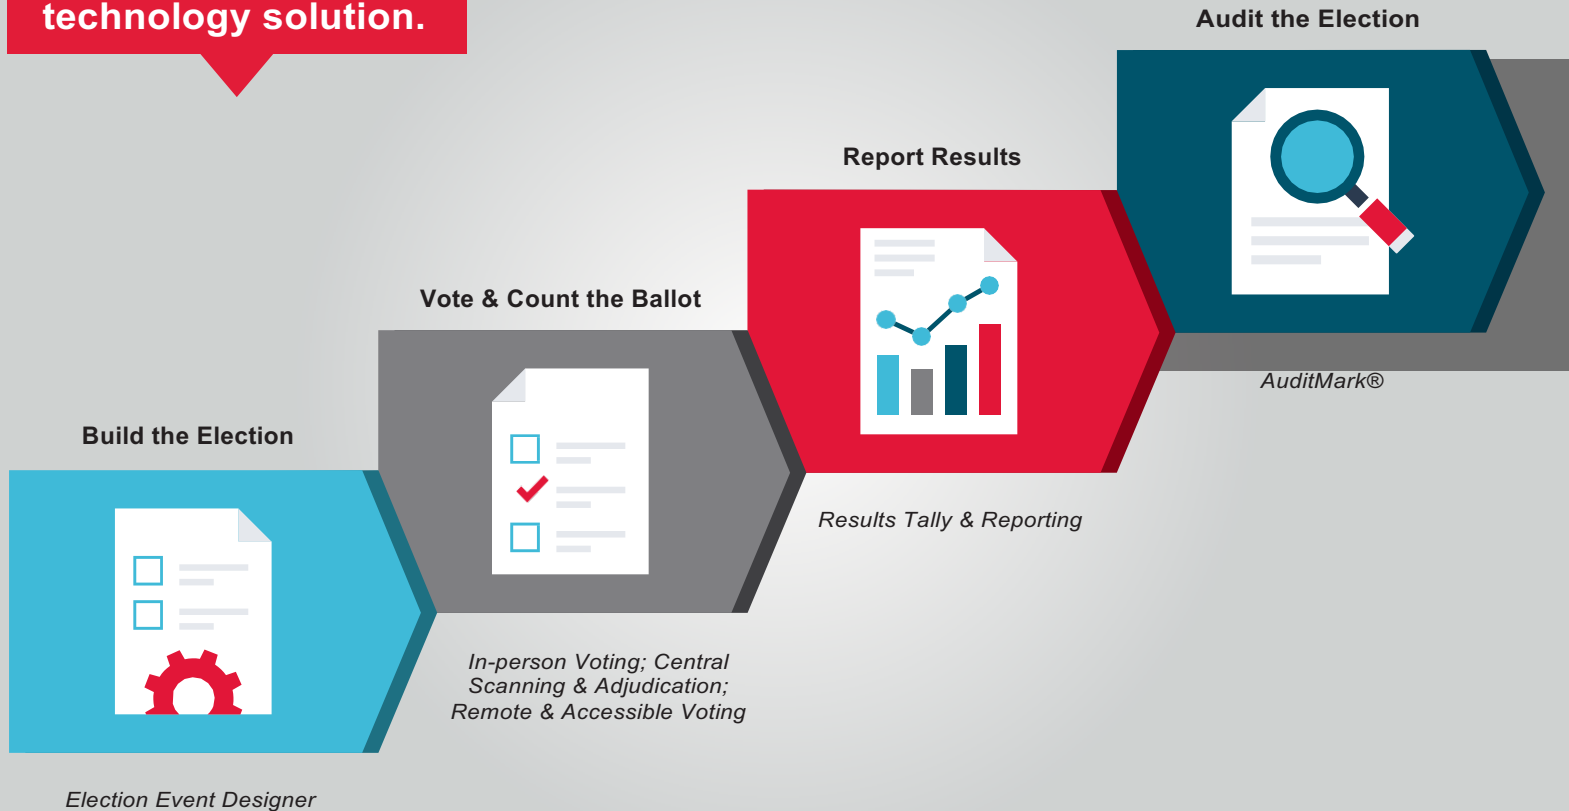

DATAPRO DEMOCRACY SUITE

End-to-end election technology solution.

SIMPLE

Your entire selection is driven out of a single database.

FLEXIBLE

Capable of handling many election types and jurisdictions ranging in size.

Streamline Pre-Elections

- Streamline programming and only proof one database for paper and DRE ballots.
- Easy back-up and restore process for re-use in future elections, saving you time and effort.

Engineered Simplicity

Image Cast® Remote (UOCAVA)

Strong Room Election Watch

RESULTS & TALLY REPORTING

Streamline Post-Elections

- Save report profiles for efficient reporting on Election Night.
- Track incoming results from all channels from a single database.